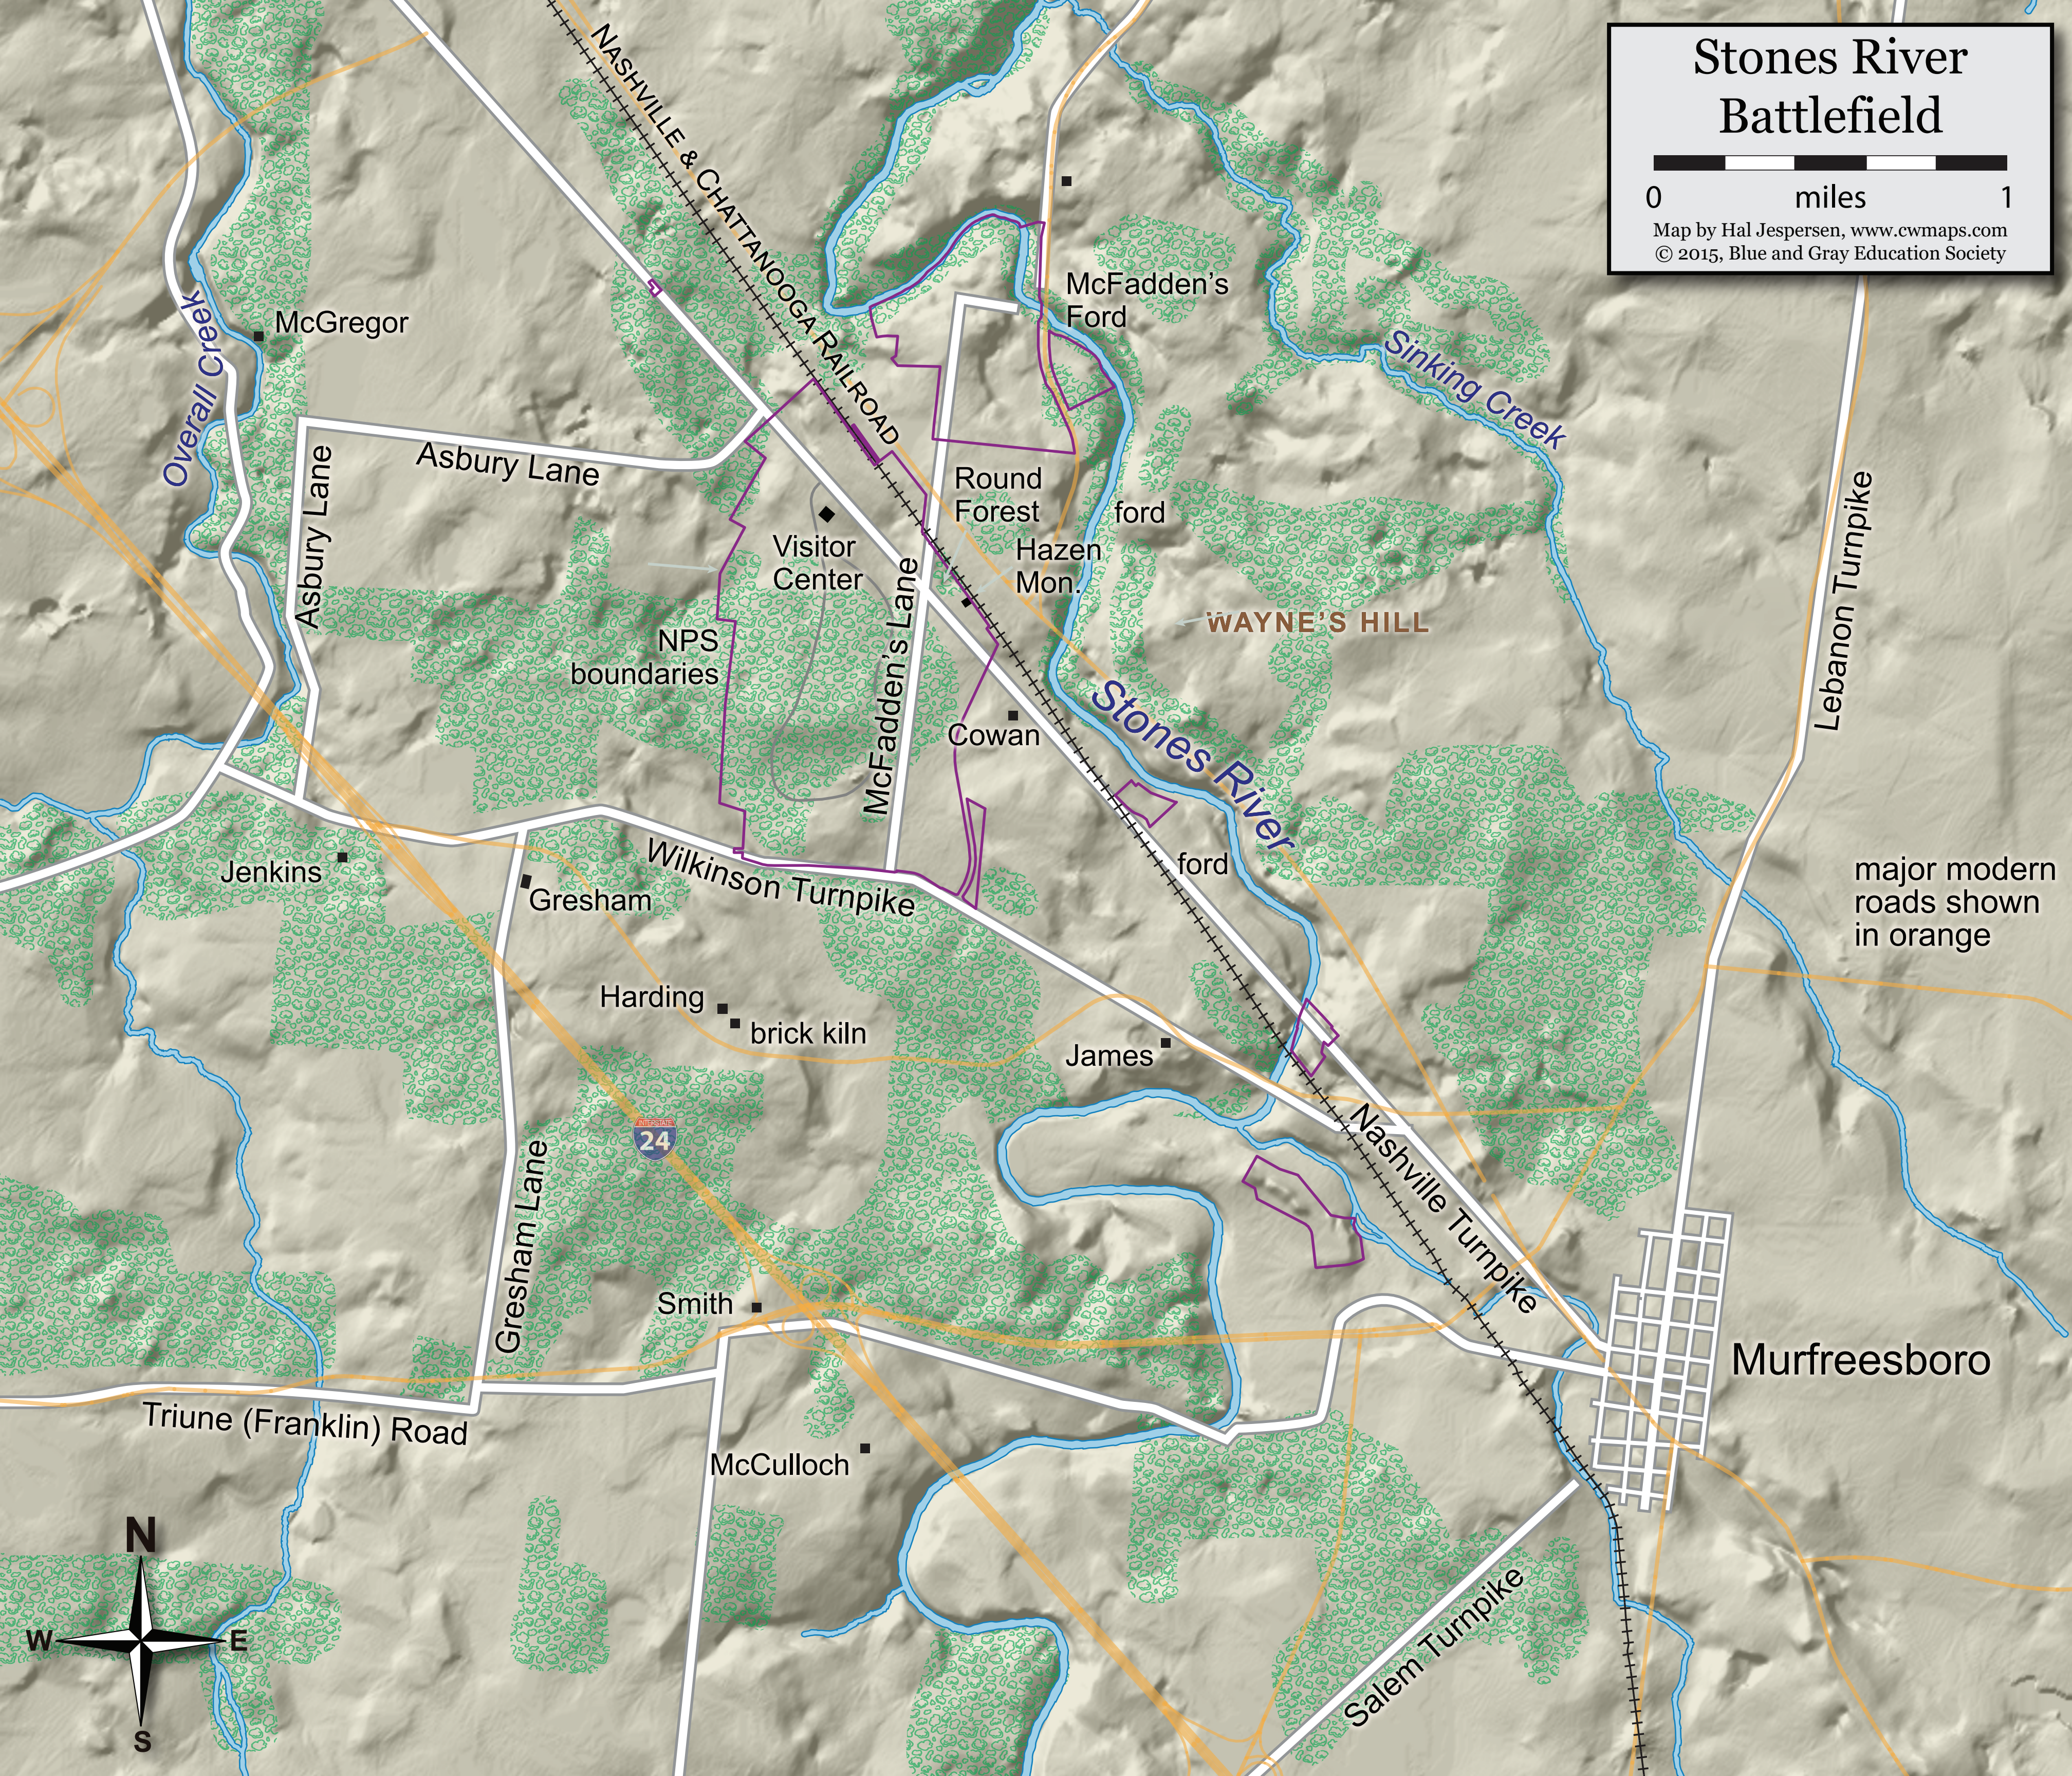

# Stones River Battlefield

0 miles 1

Map by Hal Jespersen, [www.cwmaps.com](http://www.cwmaps.com)  
© 2015, Blue and Gray Education Society

McGregor

McFadden's Ford

Sinking Creek

Asbury Lane

Asbury Lane

Round Forest

ford

Hazen Mon.

WAYNE'S HILL

Visitor Center

McFadden's Lane

Cowan

Stones River

ford

Lebanon Turnpike

major modern roads shown in orange

Jenkins

Gresham

Wilkinson Turnpike

Harding

brick kiln

James

Nashville Turnpike

Gresham Lane

Smith

Murfreesboro

Triune (Franklin) Road

McCulloch

Salem Turnpike